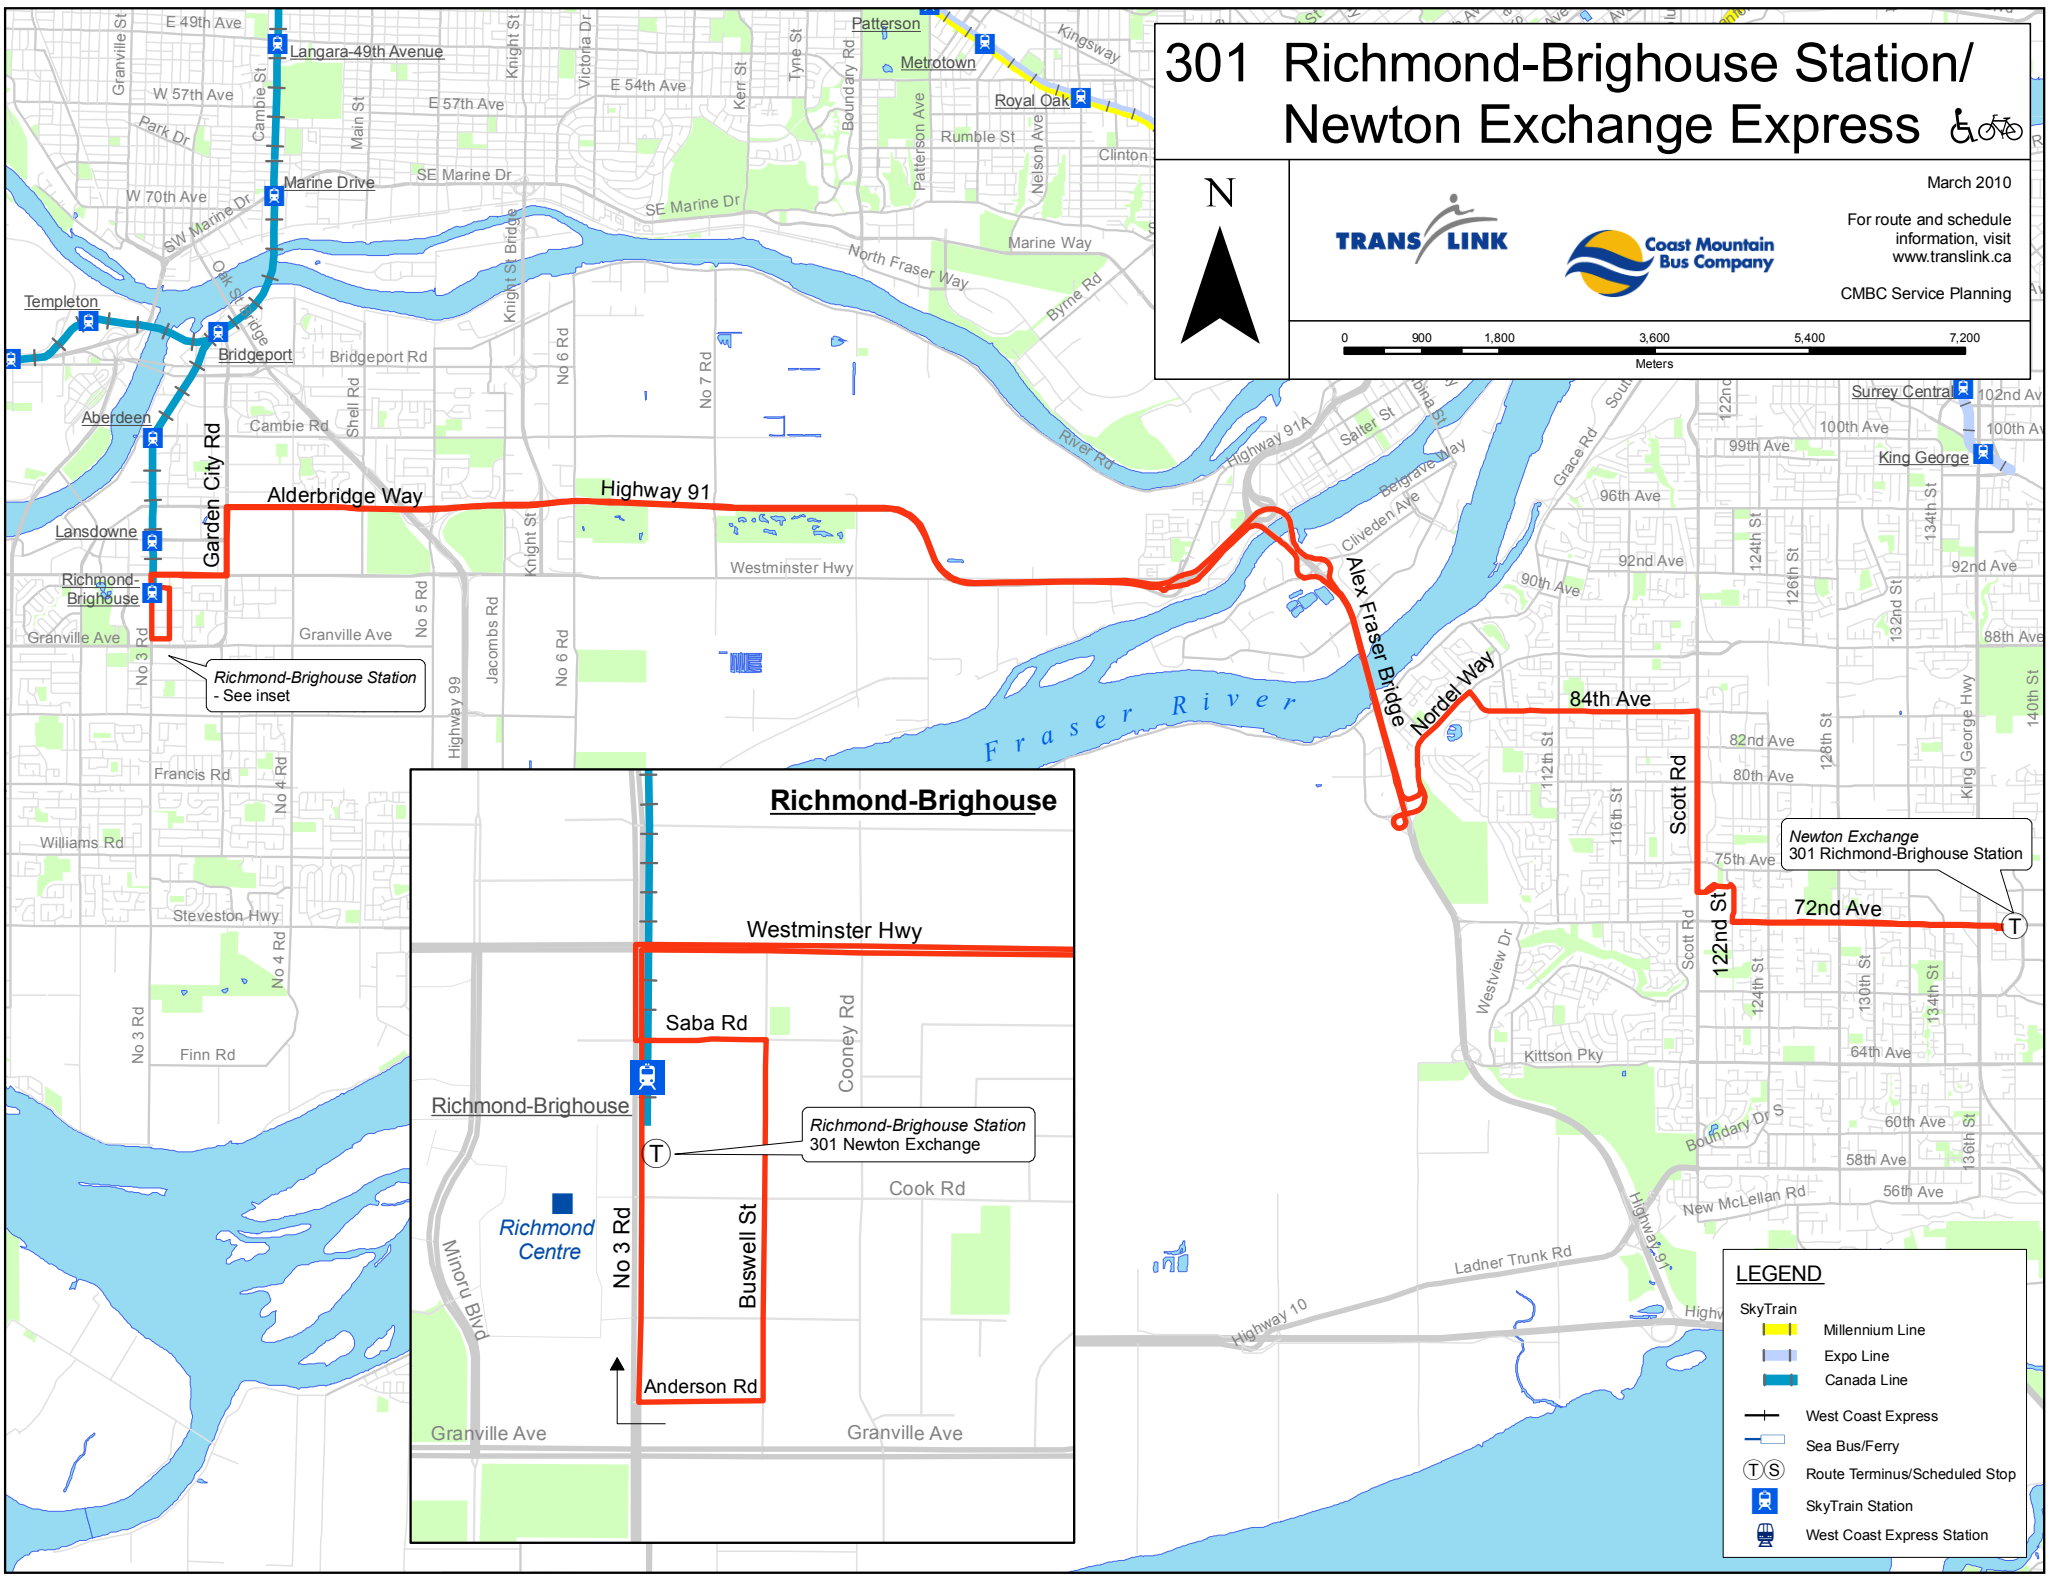

301 Richmond-Brighthouse Station/ Newton Exchange Express

March 2010

For route and schedule information, visit www.translink.ca

CMBC Service Planning

Richmond-Brighthouse Station - See inset

Newton Exchange
301 Richmond-Brighthouse Station

LEGEND

	Millennium Line
	Expo Line
	Canada Line
	West Coast Express
	Sea Bus/Ferry
	Route Terminus/Scheduled Stop
	SkyTrain Station
	West Coast Express Station